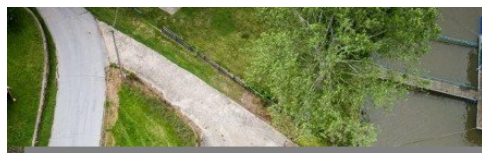

Lot 33 & 34 Screech Owl Circle Camdenton, MO 65020

Powered by lakefrontexpo.com

MLS# 3582441

\$78,000

Prime Lake Valley subdivision lots just steps from Hole #5 with golf course and Lake of the Ozarks views! Nearly level building sites with sewer, electric, and phone available at county-maintained roads. Seller will drill private well at buyer s preferred location (buyer responsible for pumps and hook-ups). Across the street, enjoy Lake Valley Country Club memberships with golf, driving range, pool, restaurant, and events. Old Kinderhook Golf Course one of Missouri s top ten is less than two miles away. Private subdivision boat launch and Ha Ha Tonka State Park just minutes away. Peaceful setting, prime location, and ready for your dream build!